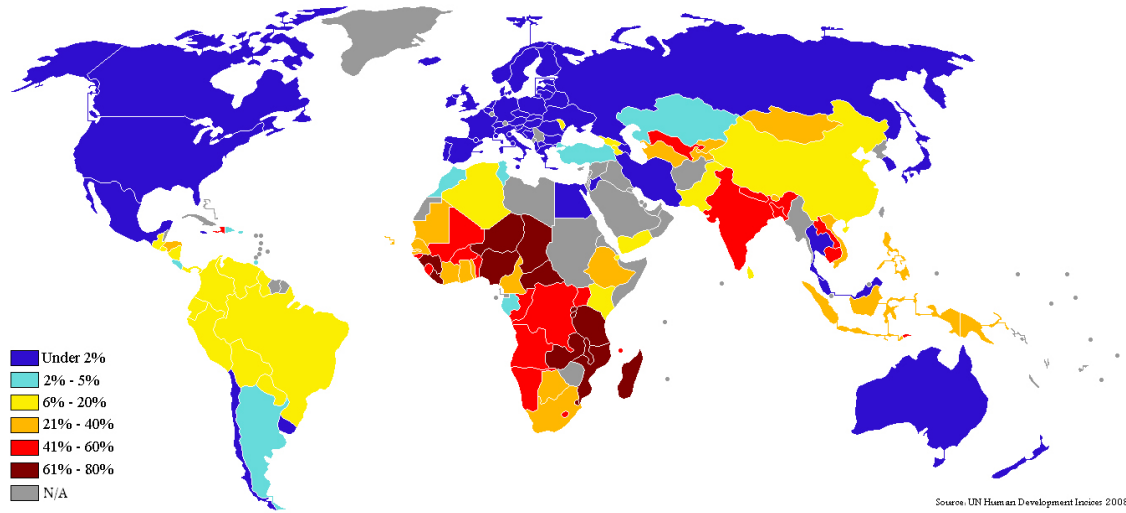

% of people living on less than US\$1.25 a day - below the Poverty Line 2008

Human Development Index 2007

Map 8: Variation in Life Expectancy Around the World