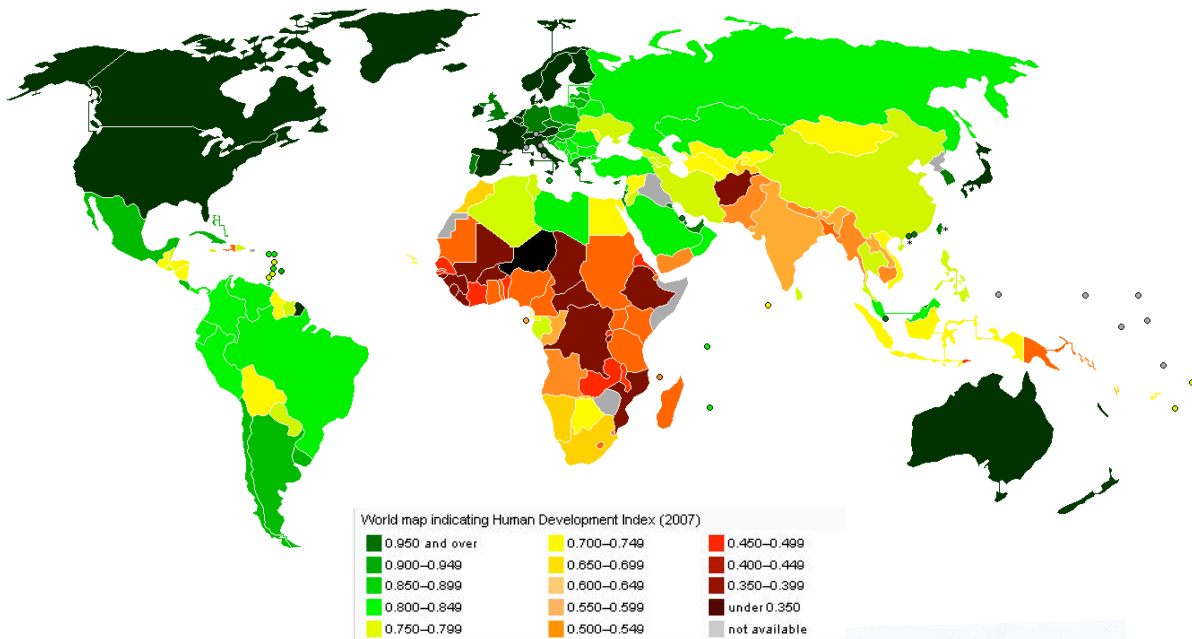

% of people living on less than US\$1.25 a day - below the Poverty Line 2008

Human Development Index 2007

Map 8: Variation in Life Expectancy Around the World